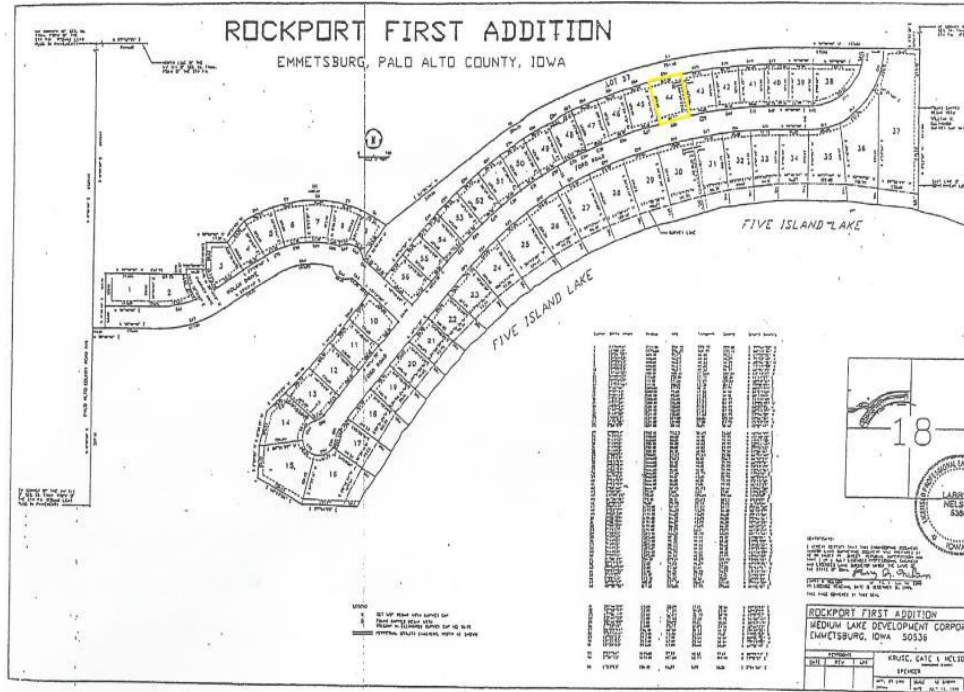

**Farmers
National
Company**

1102 Broadway
Emmetsburg IA, 50536
(712)852-2002

ROCKPORT LOTS FOR SALE
Emmetsburg, Iowa
\$27,000-\$32,000

Lot #50 \$32,000	Lot #51 \$32,000	Lot #56 \$32,000	Build your dream house at Rockport. Whether you are looking for a new family home, a summer getaway or a retirement community, you'll find it all here.
Lot #8 \$27,000	Lot #66 \$27,000		
Taxes To be determined	Utilities City of Emmetsburg	Electricity Mid American	